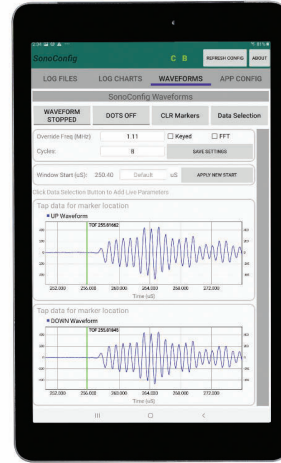

Save Site Feature

Portable flow meters are commonly used for spot-checking purposes. Often the same spots are visited repeatedly. SonoConfig offers a time-saving site save feature to help in this situation. Rather than re-entering all the needed setup information, the user can save a configuration file for that particular spot and recall it later. Reducing setup time considerably.

Compatibility with SonoPro Ultrasonic Flowmeter Product Lineup

	SonoPro Professional Series (Model S36)	SonoPro Professional Series Portable (Model S34)	SonoPro Commercial Series (Model U42)	SonoPro Water (Model U43)	SonoPro Portable (Model U44)
Compatible with SonoConfig Instrument Interface Software	✓	✓	✗	✗	✗