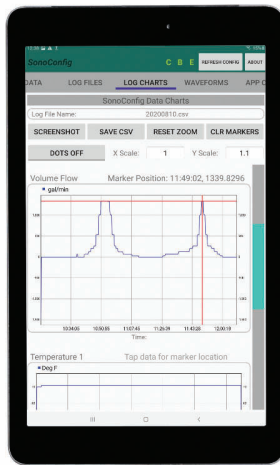

Samsung tablet specifications: 10.4" screen with 2000 x 1200 resolution, 32GB internal storage plus microSD slot, Android operating system, Wide immersive display, Qualcomm SM6115 processor, Dual HD cameras for photos and face-to-face chat

## SonoConfig Advantage:

- Communicate with SonoPro® Professional Series (Model S36) and Professional Series Portable (Model S34) through Bluetooth® wireless or USB connection
- Works on most Android® phones and tablets
- Available pre-loaded on a tablet from VorTek Instruments
- User-friendly interface
- Setup feature allows for easy transducer installation
- Save site feature to easily recall previously used setup information for specific sites
- Diagnostic features make it easy to troubleshoot and fix potential issues
- Configure, retrieve, view, and export data logs
- Chart logged data in an easy to understand and manipulate chart format
- View multiple parameters in real-time on a single screen with the live data monitoring feature

### Live Data Monitoring Feature

For many flow meter users, being able to view live process parameters is essential. With SonoConfig's live data monitoring feature, the user can select multiple parameters to view at once on a single screen. Making it easy to track process variables in real-time.